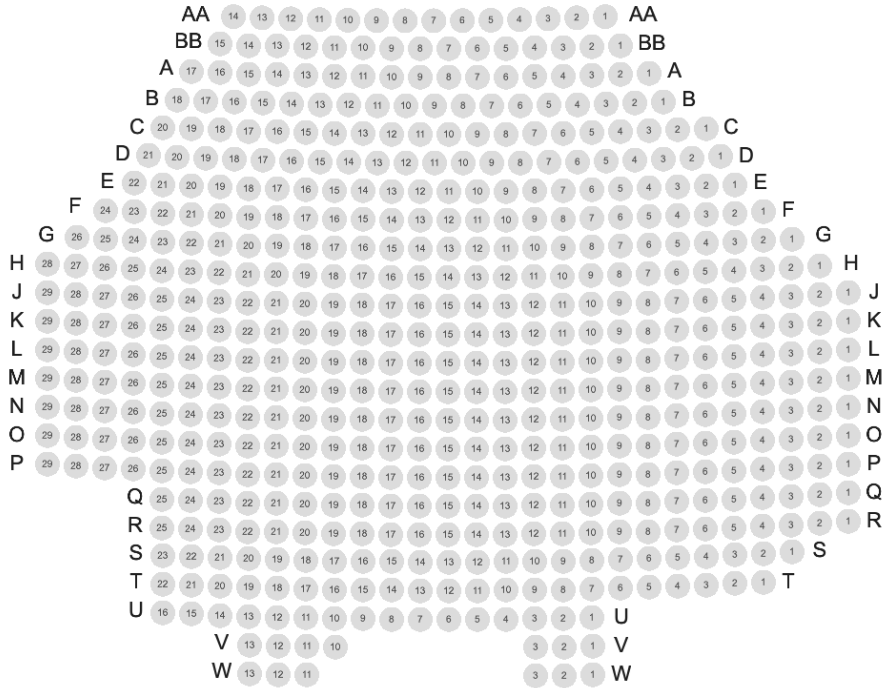

STAGE

STALLS

DRESS CIRCLE

2 1
Box

UPPER CIRCLE